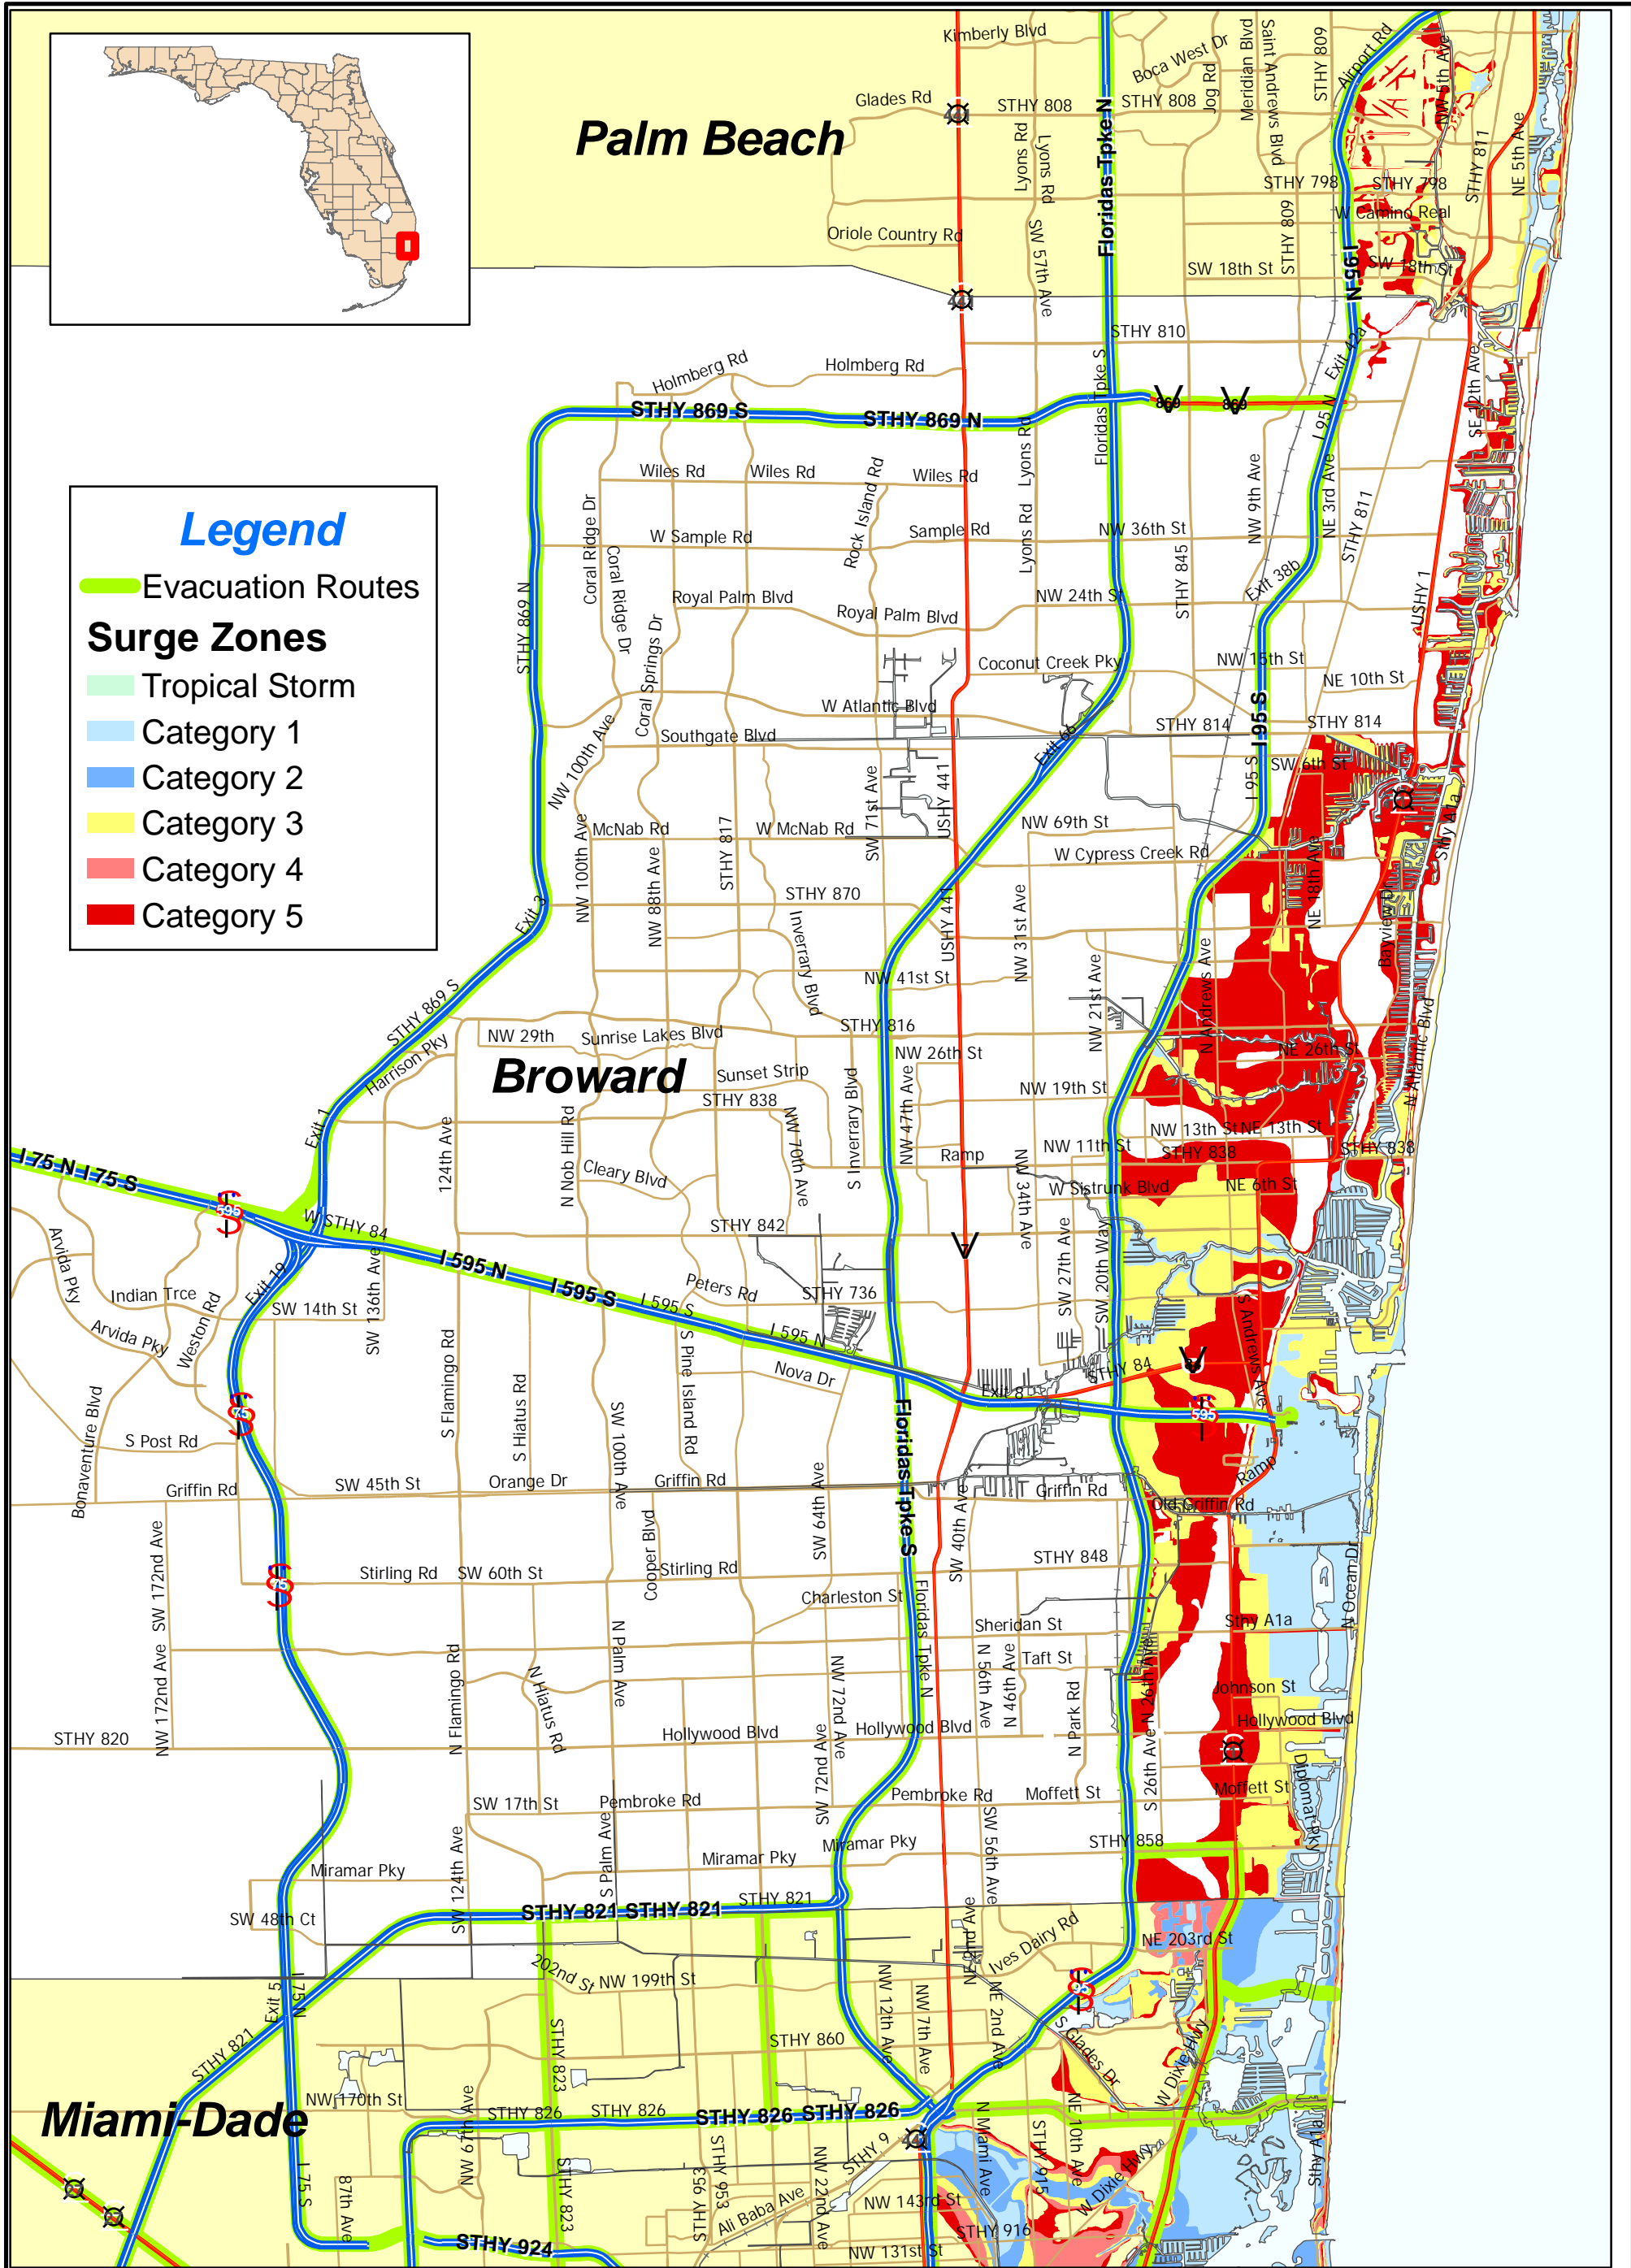

Palm Beach

Broward

Miami-Dade

Legend

- Evacuation Routes
- Surge Zones**
- Tropical Storm
- Category 1
- Category 2
- Category 3
- Category 4
- Category 5

Broward County Storm Surge Zones

DISCLAIMER:
Map is intended to be used as reference only. No warranty for accuracy provided.