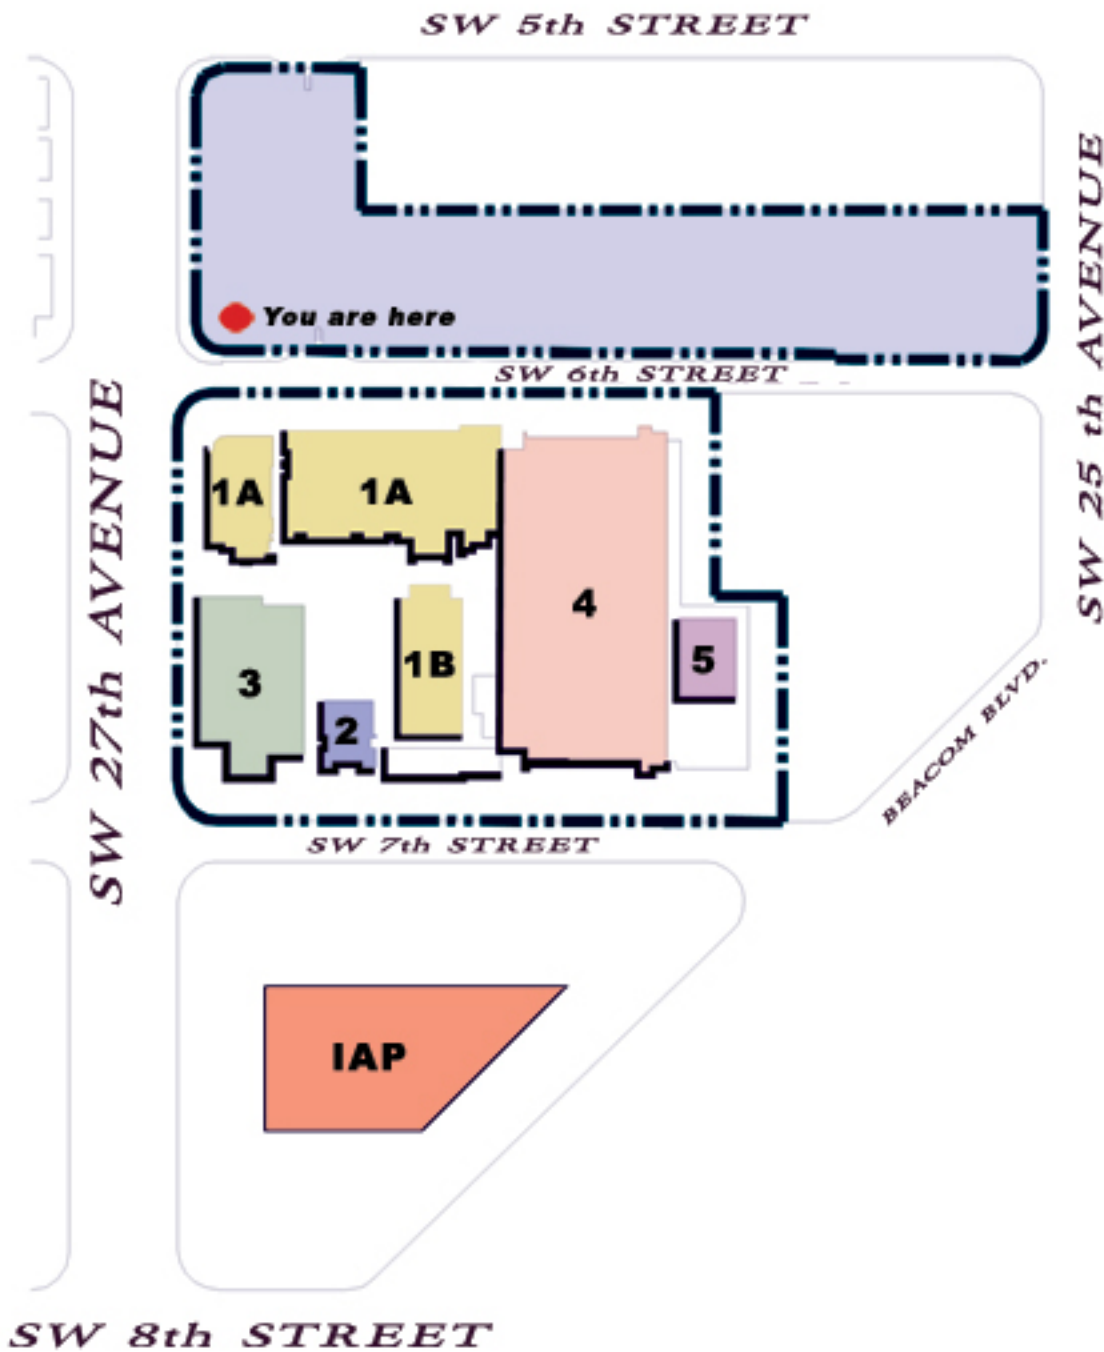

InterAmerican Campus

LEGEND

1A - BLDG.1000

1st Floor - bookstore/ library / student services

2nd Floor - computer courtyard / classrooms

3rd Floor - faculty and staff offices

1B - BLDG.1000

1st Floor - public safety / classrooms /

3rd Floor - classrooms / art studio

4th Floor - classrooms / science labs

4 - BLDG.4000

Parking Garage

5 - BLDG.5000

Service Bldg.

InterAmerican Plaza

Garage Level - classrooms 10/11