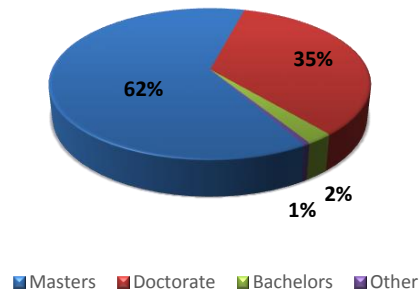

Employee Characteristics

- As of December 2015, Miami Dade College has 2,554 full-time employees, 80% of whom are ethnic minorities,
- 58% of full-time employees are female.
- Miami Dade College has 4,862 part-time employees; about 39% are part-time faculty.

Ethnic Characteristics, All Full-Time Employees

Full-Time Faculty by Highest Degree Held

Demographics, Full-Time Employees

Employee Type	Ethnicity				Total	Male	Female
	Hispanic	Black non-Hispanic	White non-Hispanic	Other			
Faculty	314	122	248	46	730	47%	53%
Professional Exempt Contractual Administrative-Executive	7	2	10	2	21	48%	52%
Professional Exempt Contractual	337	106	137	17	597	45%	55%
Professional Exempt Non-Contractual	264	106	52	13	435	36%	64%
Support Non-Exempt	511	184	63	13	771	38%	62%
All Full-Time Employees	1,433	520	510	91	2,554	42%	58%