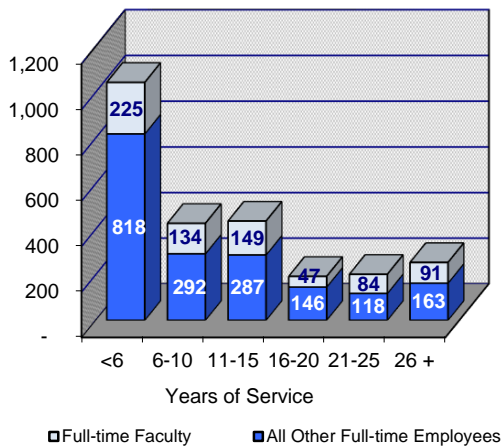

Number of Full-Time Employees by Years of Service at MDC, December 2015

Years of Service	Full-Time Faculty	Other Full-Time Employees	All Full-Time Employees
< 6	31%	45%	41%
6 - 10	18%	16%	17%
11 - 15	20%	16%	17%
16 - 20	6%	8%	8%
21 - 25	12%	6%	8%
26 or more	12%	9%	10%
Total	100%	100%	100%