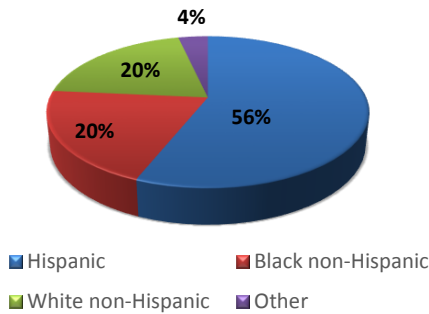

Employee Characteristics

- As of December 2015, Miami Dade College has 2,554 full-time employees, 80% of whom are ethnic minorities,
- 58% of full-time employees are female.
- Miami Dade College has 4,862 part-time employees; about 39% are part-time faculty.

Ethnic Characteristics, All Full-Time Employees

Full-Time Faculty by Highest Degree Held

Demographics, Full-Time Employees

Employee Type	Ethnicity				Total	Male	Female
	Hispanic	Black non-Hispanic	White non-Hispanic	Other			
Faculty	314	122	248	46	730	47%	53%
Professional Exempt Contractual Administrative-Executive	7	2	10	2	21	48%	52%
Professional Exempt Contractual	337	106	137	17	597	45%	55%
Professional Exempt Non-Contractual	264	106	52	13	435	36%	64%
Support Non-Exempt	511	184	63	13	771	38%	62%
All Full-Time Employees	1,433	520	510	91	2,554	42%	58%