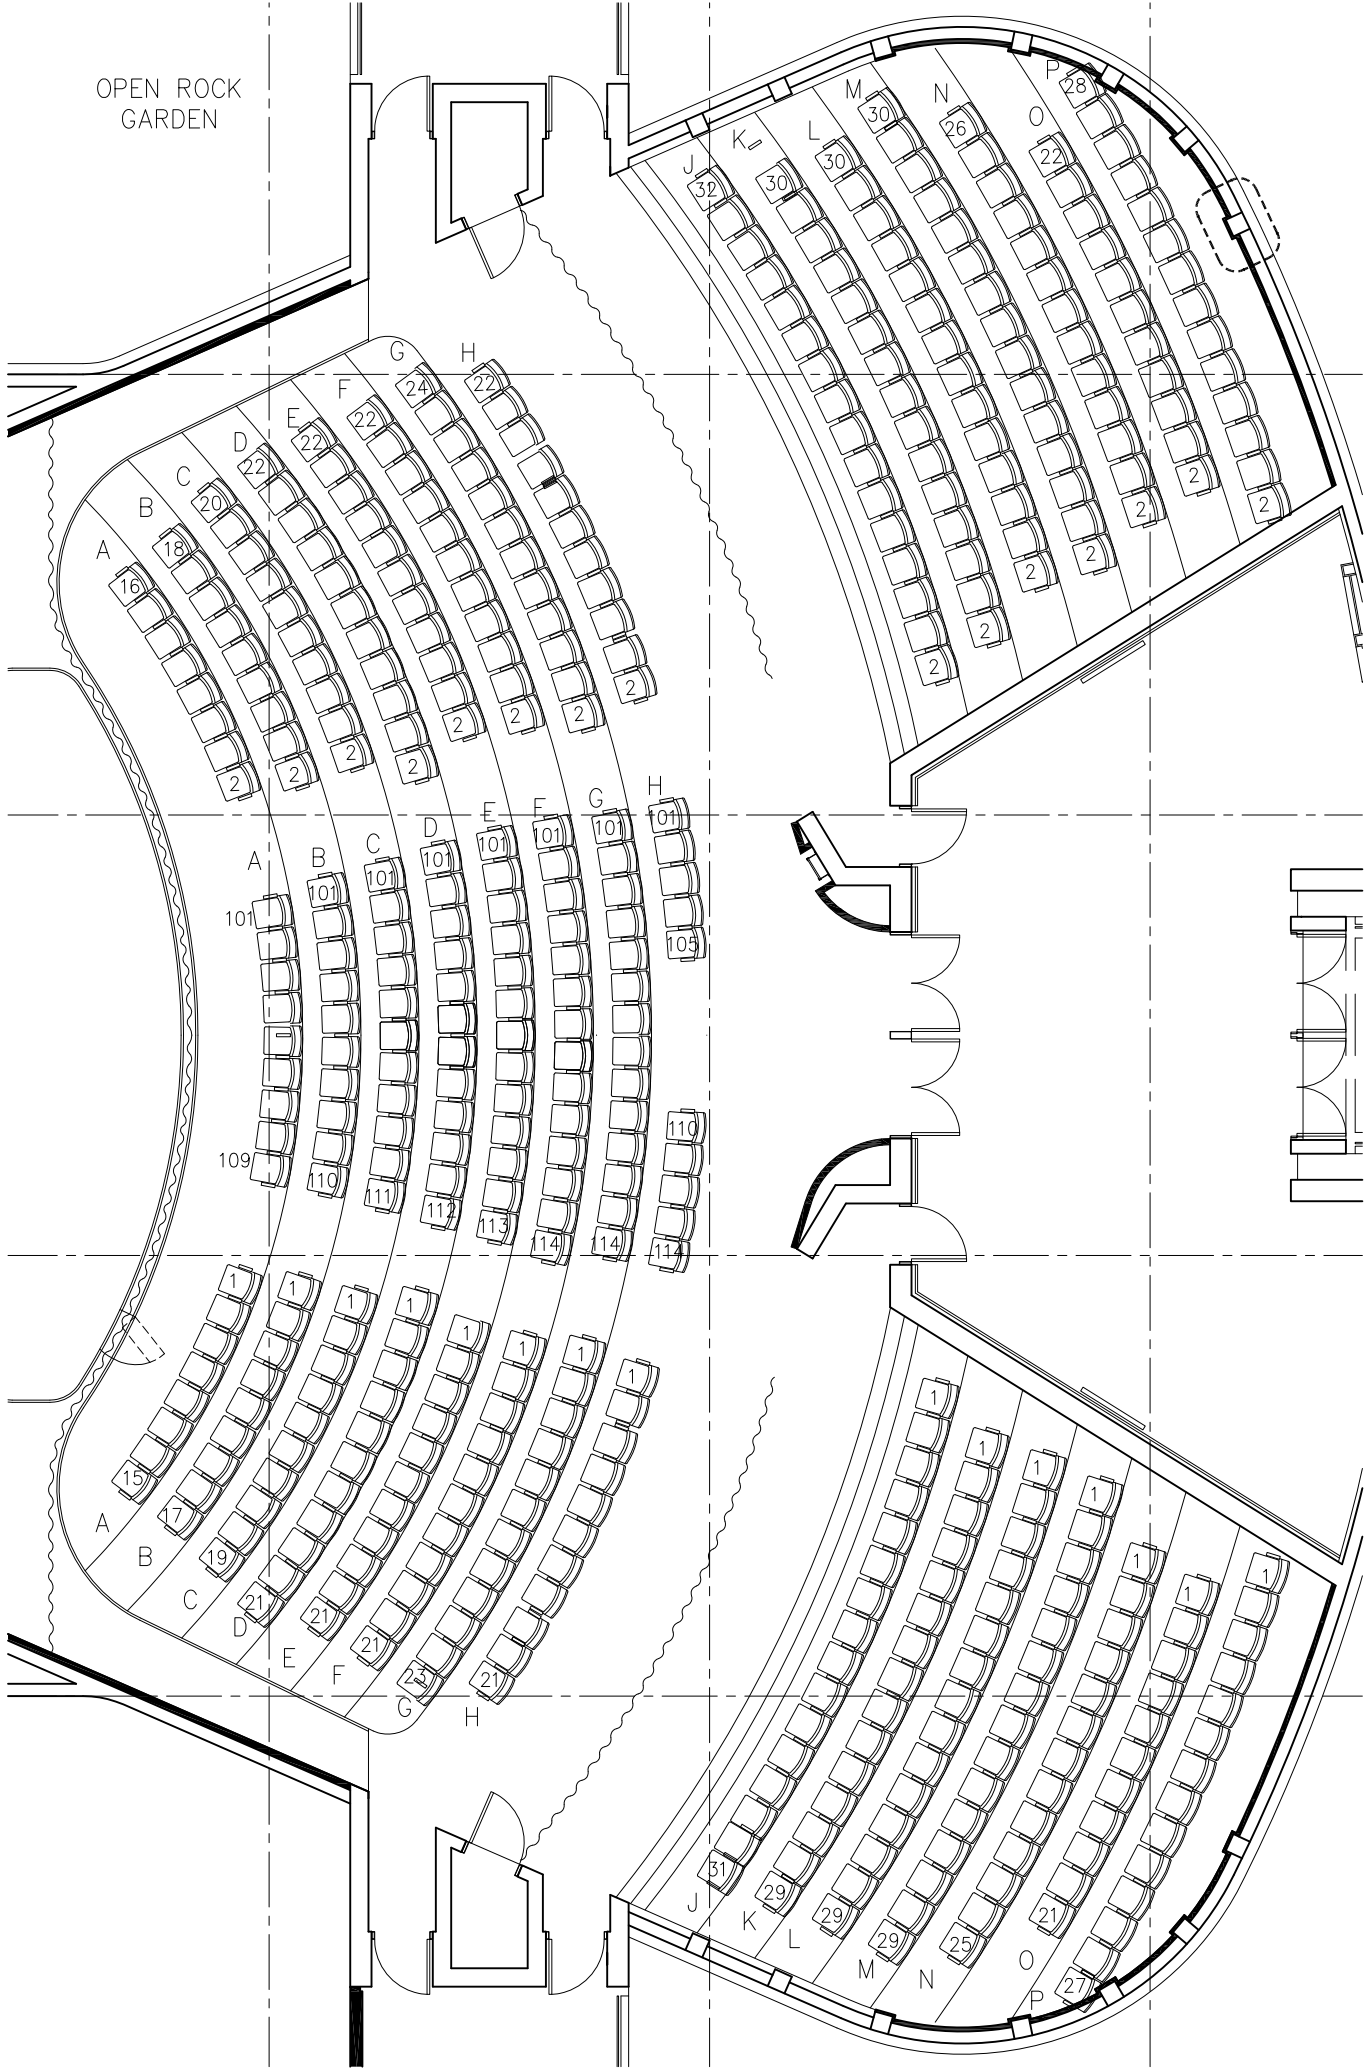

OPEN ROCK GARDEN

STAGE DIMENSIONS 66' WIDE X 45' DEEP
PROSCENIUM 13' 6" HIGH X 44" WIDE
APRON IS HYDROLIC LIFT 11'6" DEEP AT CNTR-LINE
(lowers to 5'8" below stage level)

30 LINE SETS ON 6" CENTERS, WITH 5 ELECTRICS
ONE 18'X 60' BLUE SKY CYCONE 18'X 60' BLACK SCRIM
ONE 18'X 60' WHITE SCRIM
ONE RED ACT CURTAIN (VELOUR)
5 SETS BLACK LEGS (FLAT) VELOUR 8' X 16'
5 BORDERS, BLACK VELOUR (FLAT) 6'X 60'