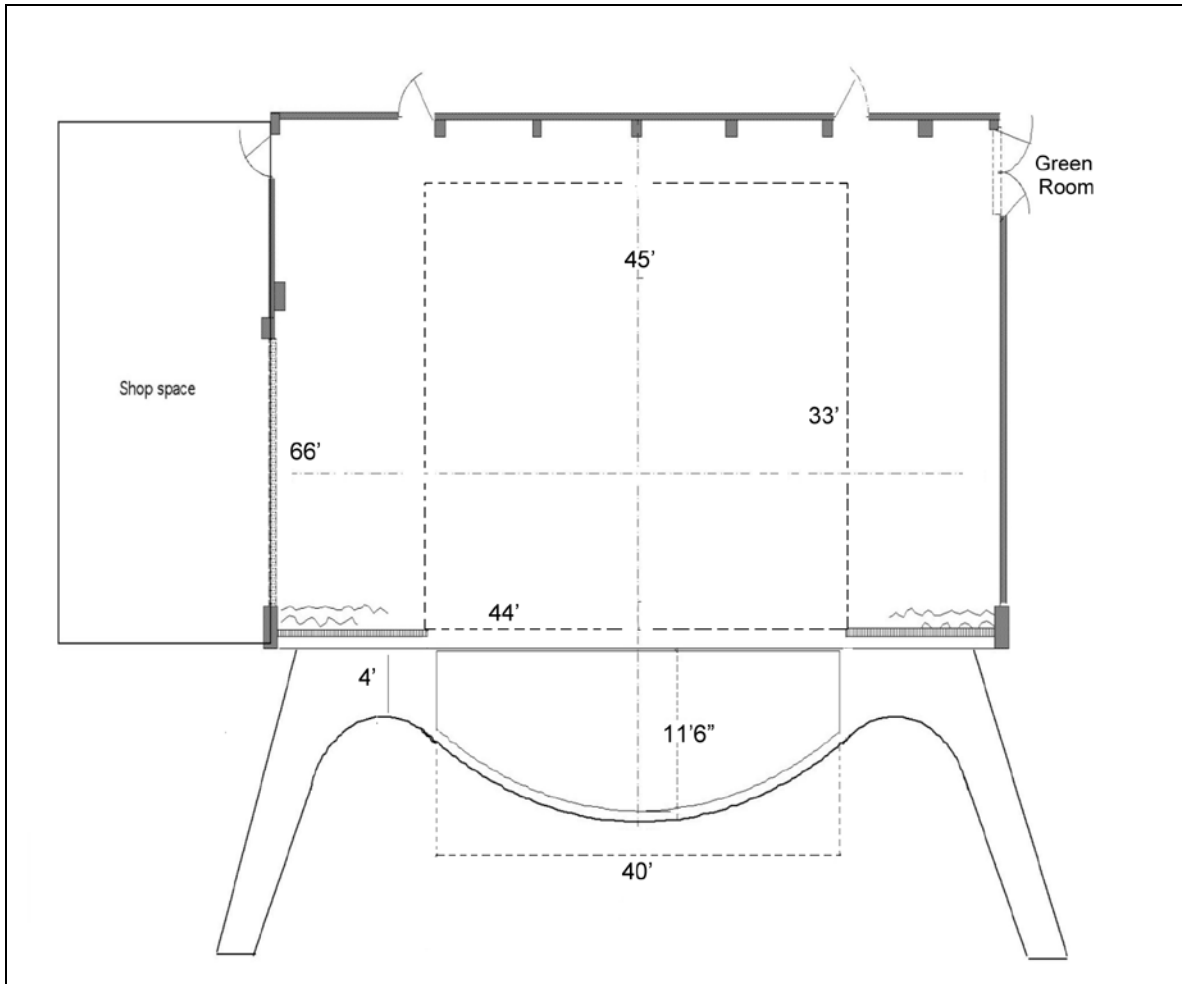

OPEN ROCK GARDEN

STAGE DIMENSIONS 66' WIDE X 45' DEEP
PROSCENIUM 13' 6" HIGH X 44" WIDE
APRON IS HYDROLIC LIFT 11'6" DEEP AT CNTR-LINE
(lowers to 5'8" below stage level)

30 LINE SETS ON 6" CENTERS, WITH 5 ELECTRICS
ONE 18'X 60' BLUE SKY CYCONE 18'X 60' BLACK SCRIM
ONE 18'X 60' WHITE SCRIM
ONE RED ACT CURTAIN (VELOUR)
5 SETS BLACK LEGS (FLAT) VELOUR 8' X 16'
5 BORDERS, BLACK VELOUR (FLAT) 6'X 60'