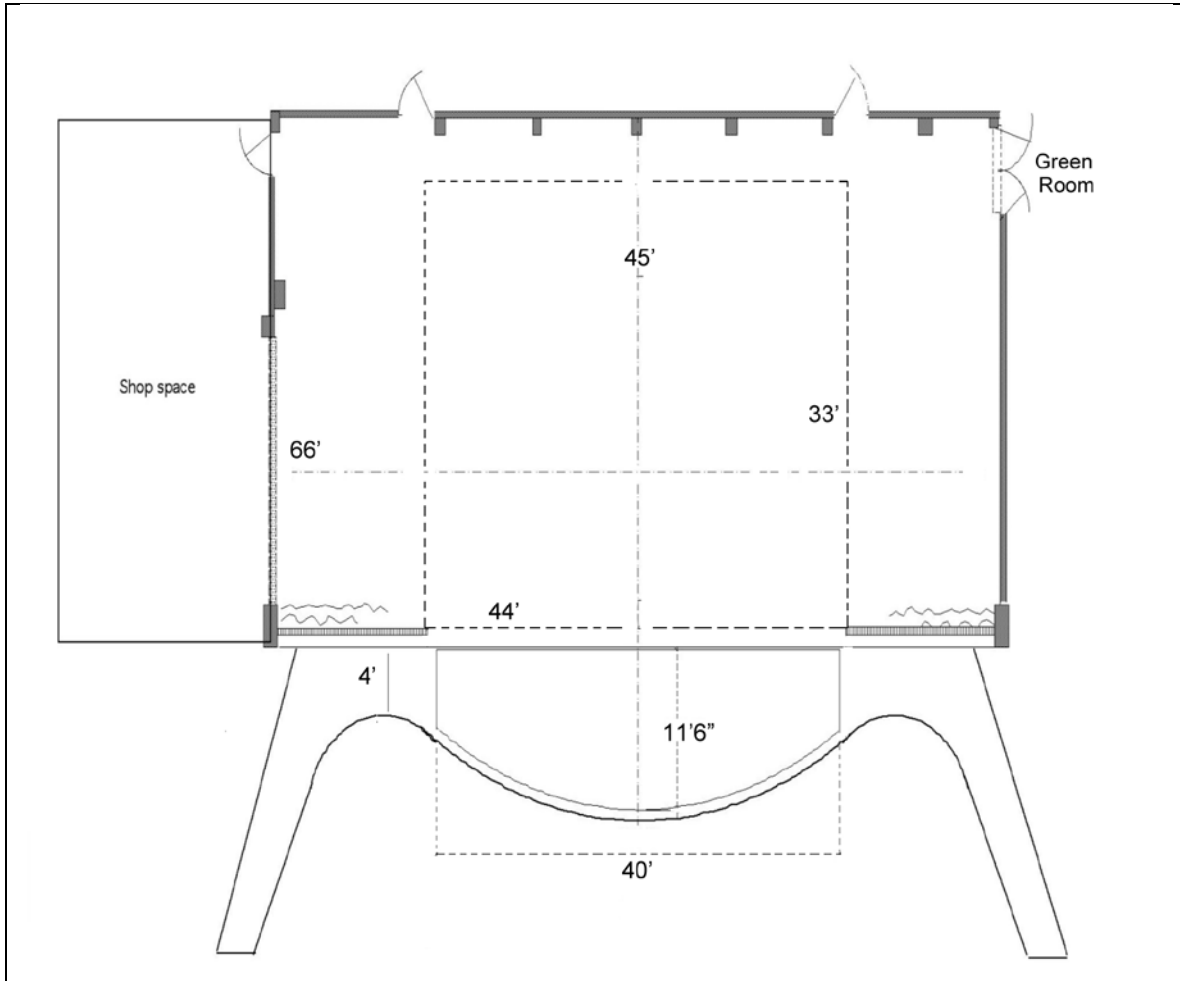

William and Joan Lehman Theater Technical Specifications

STAGE DIMENSIONS 66' WIDE X 45' DEEP
PROSCENIUM 13' 6" HIGH X 44" WIDE
APRON IS HYDROLIC LIFT 11'6" DEEP AT CNTR-LINE
(lowers to 5'8" below stage level)

30 LINE SETS ON 6" CENTERS, WITH 5 ELECTRICS
ONE 18'X 60' BLUE SKY CYCONE 18'X 60' BLACK SCRIM
ONE 18'X 60' WHITE SCRIM
ONE RED ACT CURTAIN (VELOUR)
5 SETS BLACK LEGS (FLAT) VELOUR 8' X 16'
5 BORDERS, BLACK VELOUR (FLAT) 6'X 60'

LIGHTING SYSTEM

ETC Express 250 Lighting Console

5 ELECTRIC PIPES - TOTAL OF 70 DIMMERS ON STAGE.

5 FLOOR POCKETS

(DSL 4 DIM) (DSR 4 DIM) (USL 1 DIM) (USC 1 DIM) (USR 1 DIM)

11 DIMMERS AND 18 CIRCUITS IN TWO CATWALKS FOH