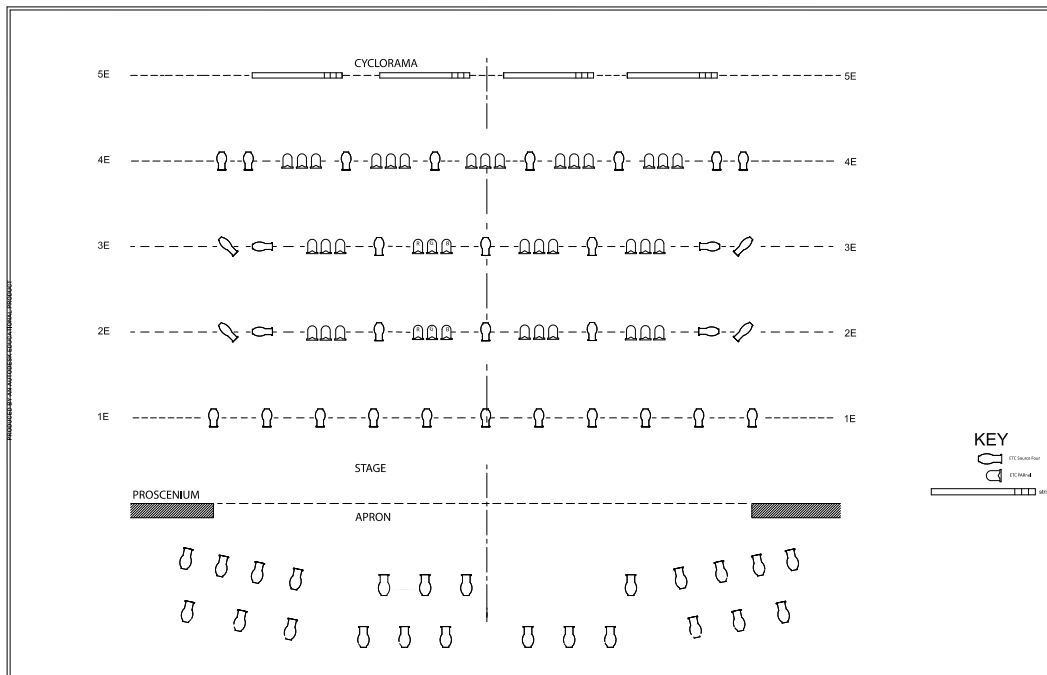

William and Joan Lehman Theater Technical Specifications

STAGE DIMENSIONS 66' WIDE X 45' DEEP
PROSCENIUM 13' 6" HIGH X 44" WIDE
APRON IS HYDROLIC LIFT 11'6" DEEP AT CNTR-LINE
(lowers to 5'8" below stage level)

30 LINE SETS ON 6" CENTERS, WITH 5 ELECTRICS
ONE 18'X 60' BLUE SKY CYCONE 18'X 60' BLACK SCRIM
ONE 18'X 60' WHITE SCRIM
ONE RED ACT CURTAIN (VELOUR)
5 SETS BLACK LEGS (FLAT) VELOUR 8' X 16'
5 BORDERS, BLACK VELOUR (FLAT) 6'X 60'

LIGHTING SYSTEM

ETC Express 250 Lighting Console

5 ELECTRIC PIPES - TOTAL OF 70 DIMMERS ON STAGE.

5 FLOOR POCKETS

(DSL 4 DIM) (DSR 4 DIM) (USL 1 DIM) (USC 1 DIM) (USR 1 DIM)

11 DIMMERS AND 18 CIRCUITS IN TWO CATWALKS FOH

BOOTH HAS 4 DIMMERS

Lamps: (Lamp availability dependent on current lamp inventory)

- (60) ETC Source Four
- (40) ETC PARnel
- (8) Small Leko
- (8) Battans
- (4) Double-Hung Box Truss with 12 Par64

STANDARD LIGHT PLOT