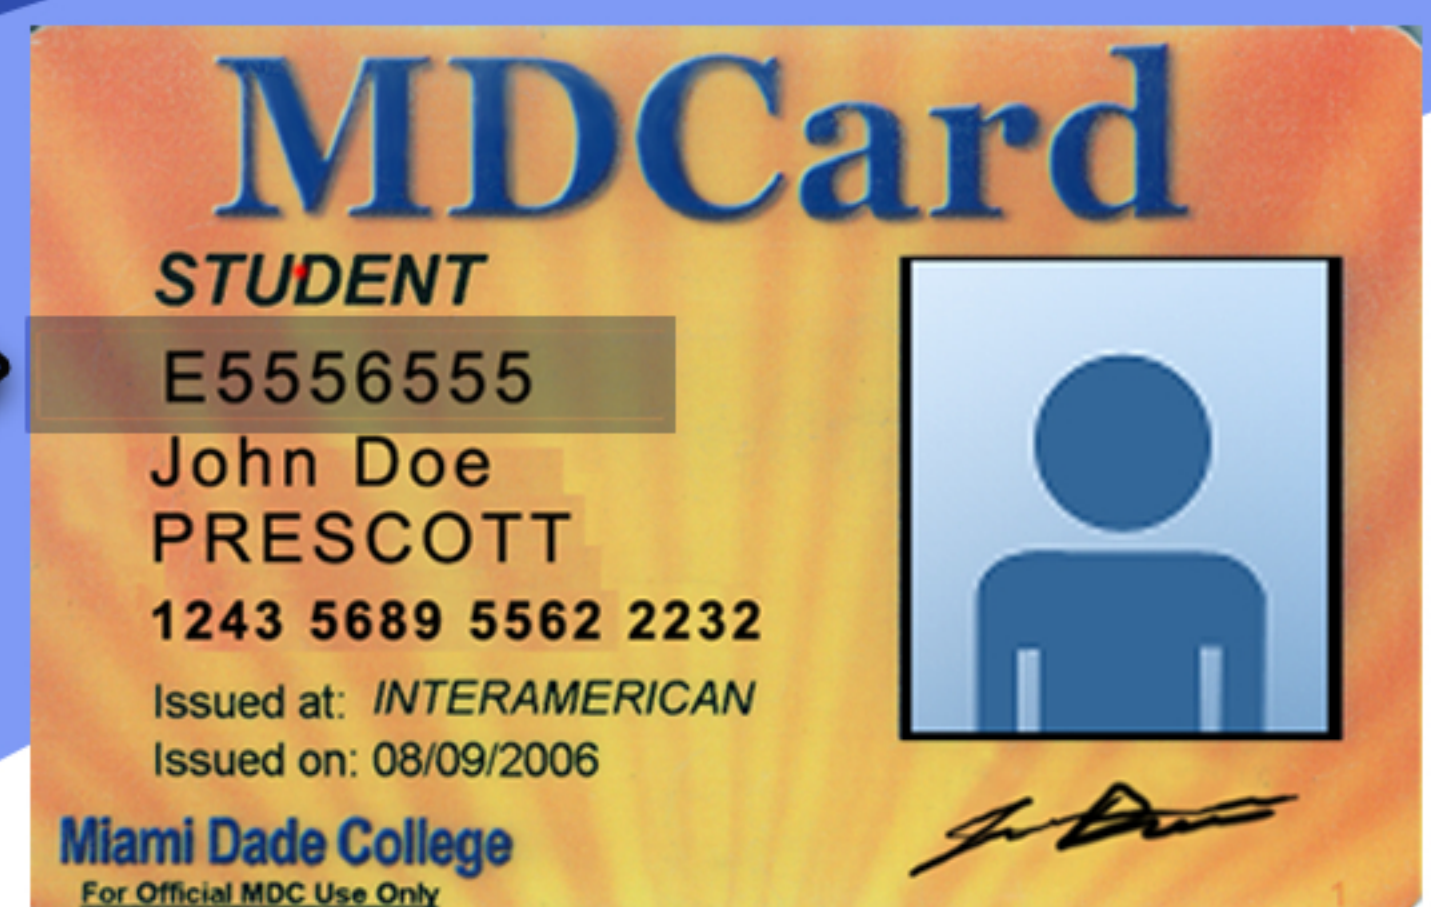

# Change:

now your student I.D. # is your access to the Library Databases & E-books

Students and College Employees will now use their MDC I.D.# as their borrower # to access the Library electronic resources

The MDC I.D. # is located on your MDCard

The P.I.N. # will be the last 4 digits of the I.D.#

For questions, please visit your campus Library