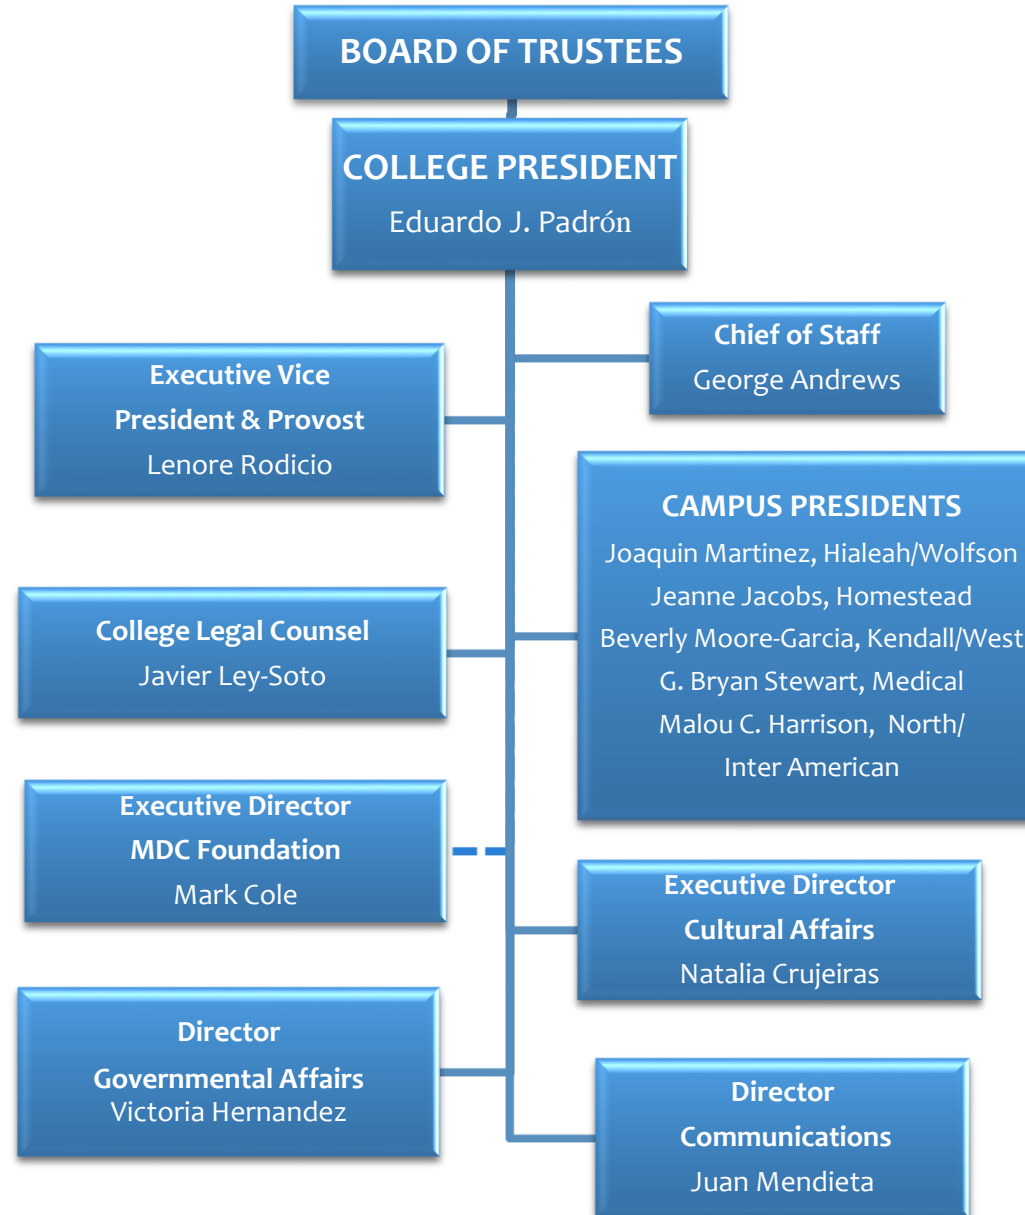

MIAMI DADE COLLEGE

DISTRICT ORGANIZATION EXECUTIVE VICE PRESIDENT & PROVOST

HIALEAH CAMPUS ORGANIZATION

HOMESTEAD CAMPUS ORGANIZATION

INTERAMERICAN CAMPUS ORGANIZATION

KENDALL CAMPUS ORGANIZATION

MEDICAL CAMPUS ORGANIZATION

NORTH CAMPUS ORGANIZATION

WEST CAMPUS ORGANIZATION

WOLFSON CAMPUS ORGANIZATION