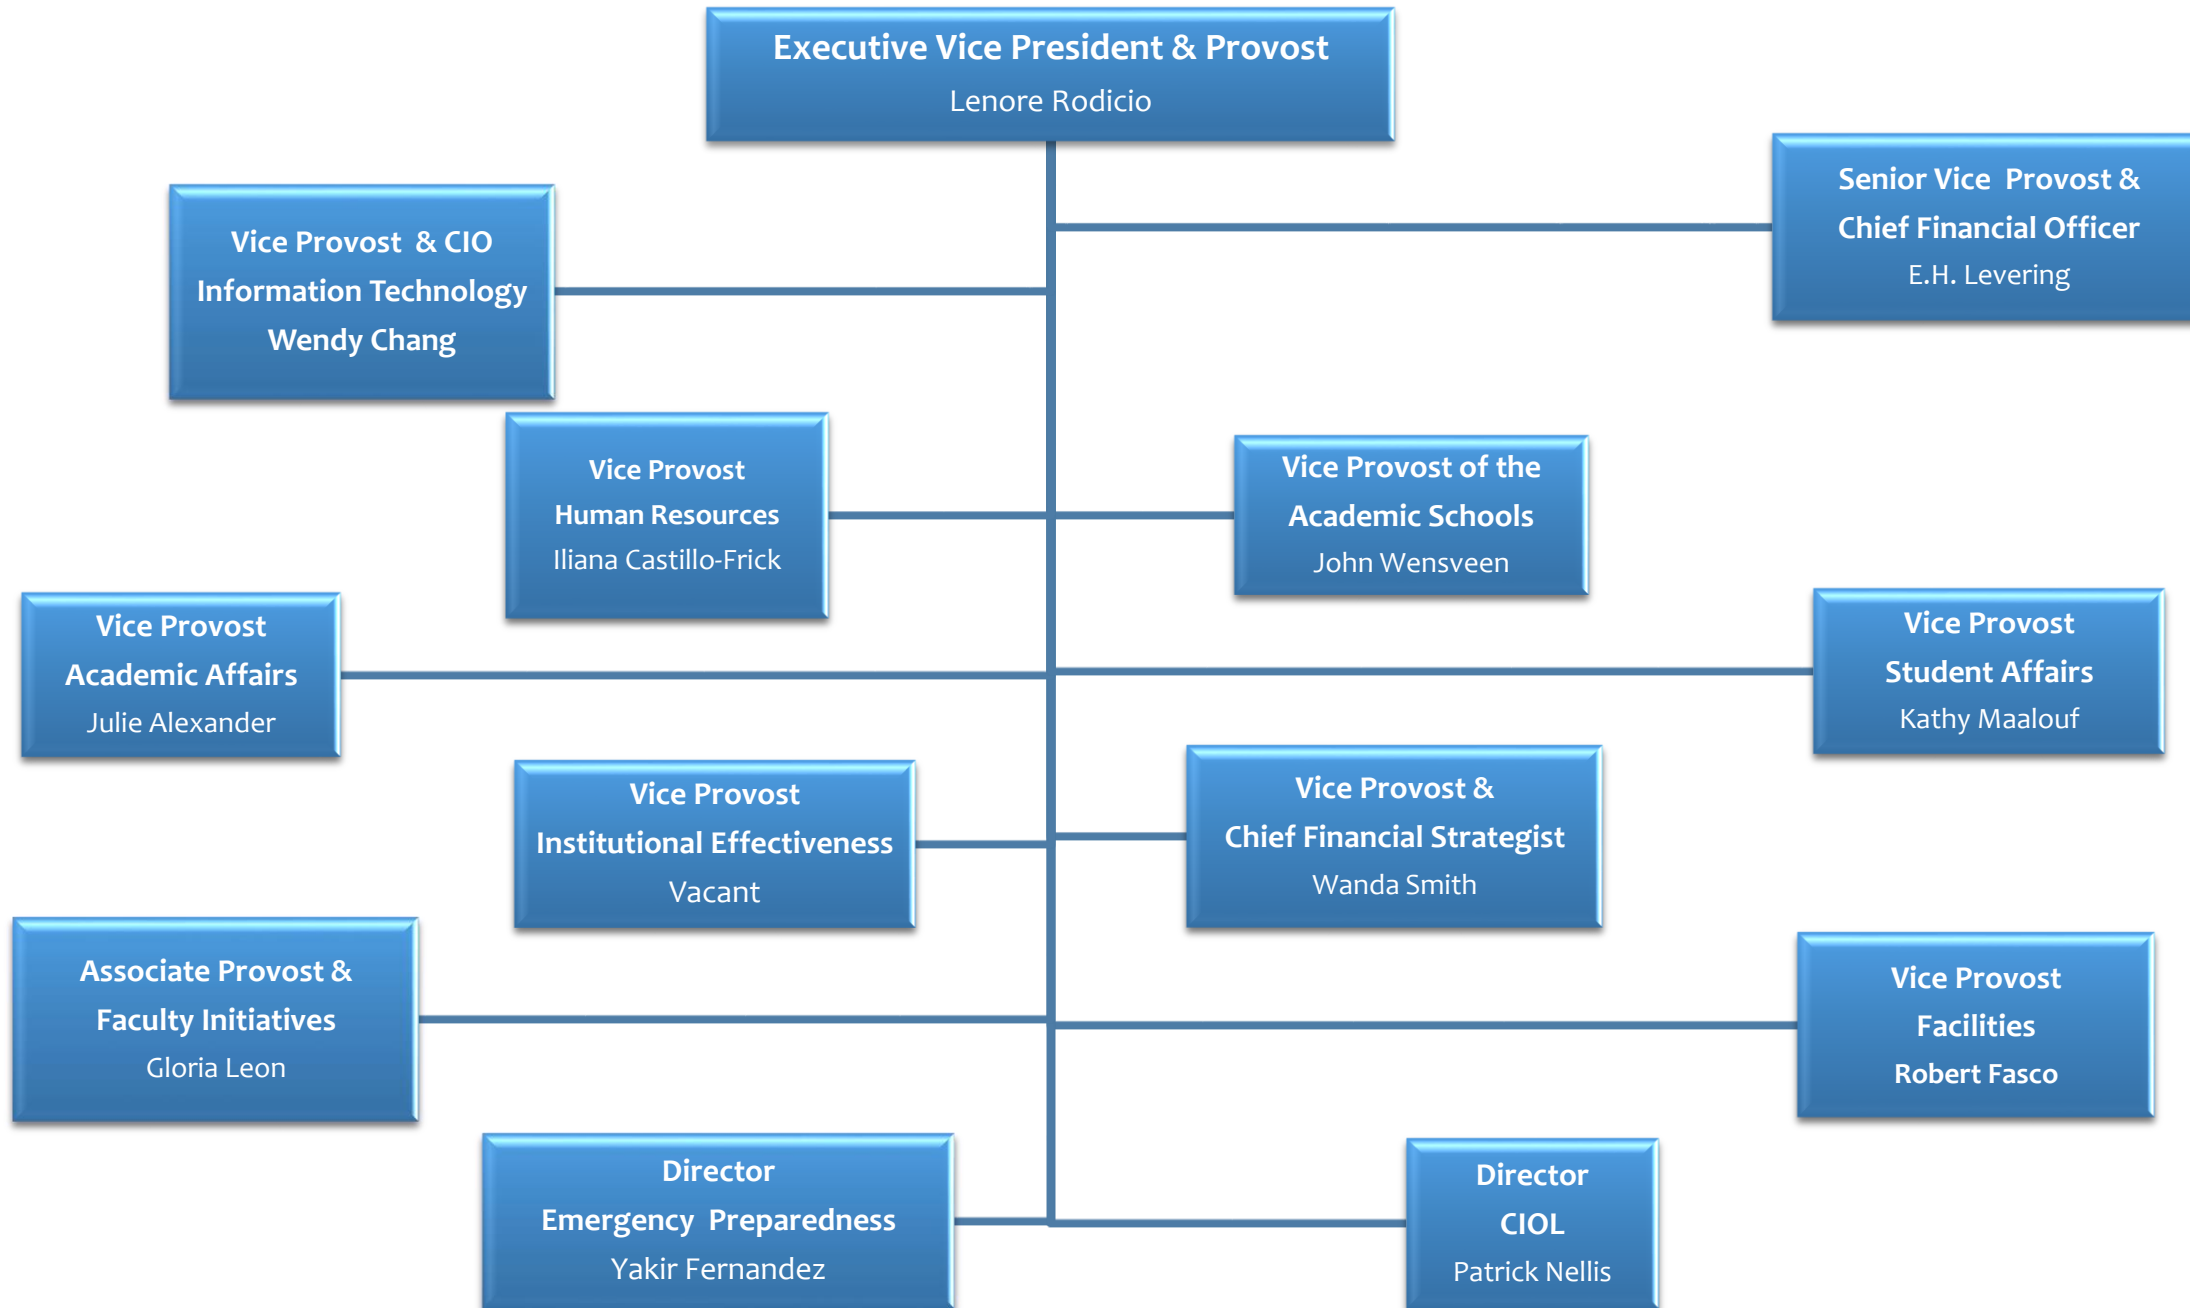

MIAMI DADE COLLEGE

DISTRICT ORGANIZATION EXECUTIVE VICE PRESIDENT & PROVOST

HIALEAH CAMPUS ORGANIZATION

HOMESTEAD CAMPUS ORGANIZATION

INTERAMERICAN CAMPUS ORGANIZATION

KENDALL CAMPUS ORGANIZATION

MEDICAL CAMPUS ORGANIZATION

NORTH CAMPUS ORGANIZATION

WEST CAMPUS ORGANIZATION

WOLFSON CAMPUS ORGANIZATION